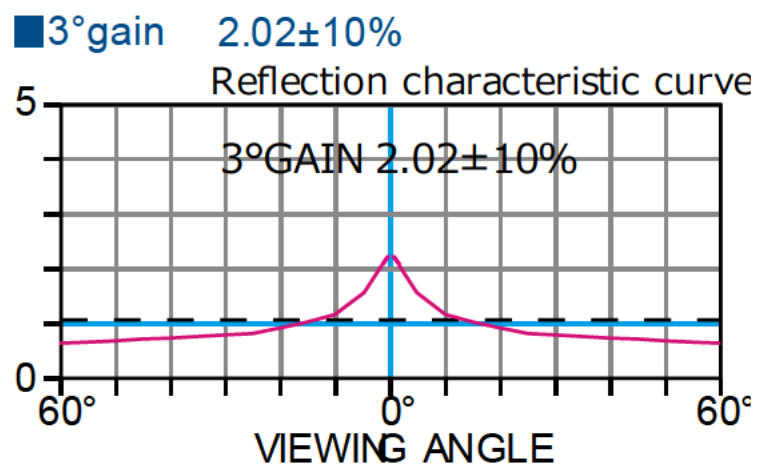

High brightness screen with gain 2.02 (3° gain) to project sharpness and beauty in living room.

- High brightness screen with gain 2.02 (3° gain) to project sharpness and beauty in living room.

Microphotograph