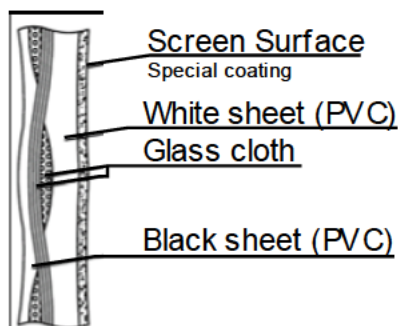

Main features of Ultra Beads III AKIREI (BU301)

- Detailed expressive corresponding to 4K high resolution.
- The flagship of retroreflective-type screen against for the stray light.
- New lineup of OS SCREEN brand, a testament to the highest quality of screens.
- Developed as the third generation of Ultra Beads III, a retroreflective-type screen (Beads).
- Microscopic optical lens glass balls of different sizes are scattered on the screen surface and finished with a unique coating.

High brightness screen with gain 2.02 (3° gain) to project sharpness and beauty in living room.

- High brightness screen with gain 2.02 (3° gain) to project sharpness and beauty in living room.

Microphotograph