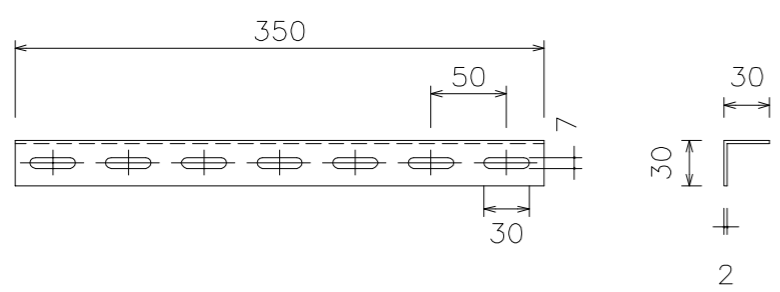

*The horizontal frames are cut into the proper size, and bended by approx. 8mm/m.

- Screen Fabric : WF202
- Screen Frame : Aluminum A6063S-T5
- Surface Finish : Velvet covered
- Weight : 15.5Kg

Screen fitting details(s=1/5)