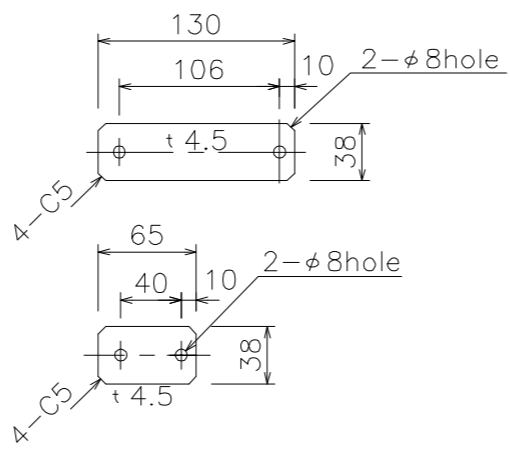

*The horizontal frames are cut into the proper size, and bended by approx. 8mm/m.

- Screen Fabric : WF202
- Screen Frame : Aluminum A6063S-T5
- Surface Finish : Velvet covered
- Weight : 15.5Kg

Screen fitting details(s=1/5)