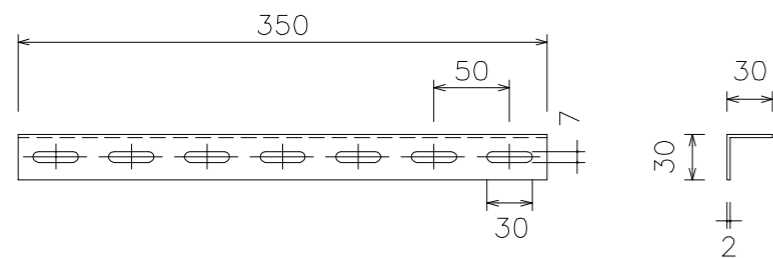

Section A-A 1/2

* The horizontal frames are cut into the proper size, and bended by approx. 8mm/m.

- Screen Fabric : WF202
- Screen Frame : Aluminum A6063S-T5
- Surface Finish : Velvet covered
- Weight : 14.5Kg

Screen fitting details(s=1/5)

NAME	Drawing PA-130L Curved Screen	DATE	AUG/2009
PA-130LC-02		OS SCREEN	