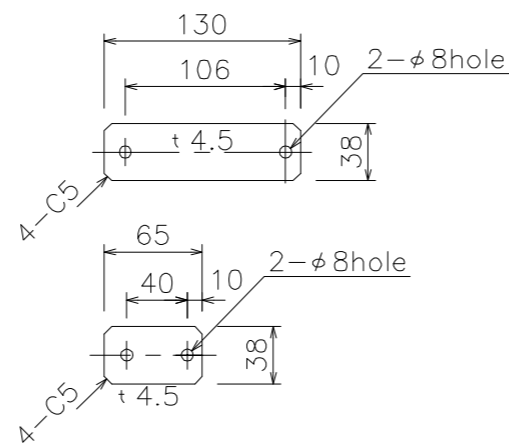

Section A-A 1/2

* The horizontal frames are cut into the proper size, and bended by approx. 8mm/m.

- Screen Fabric : WF202
- Screen Frame : Aluminum A6063S-T5
- Surface Finish : Velvet covered
- Weight : 14.5Kg

Screen fitting details(s=1/5)

NAME	Drawing PA-130L Curved Screen	DATE	AUG/2009
PA-130LC-02		OS SCREEN	