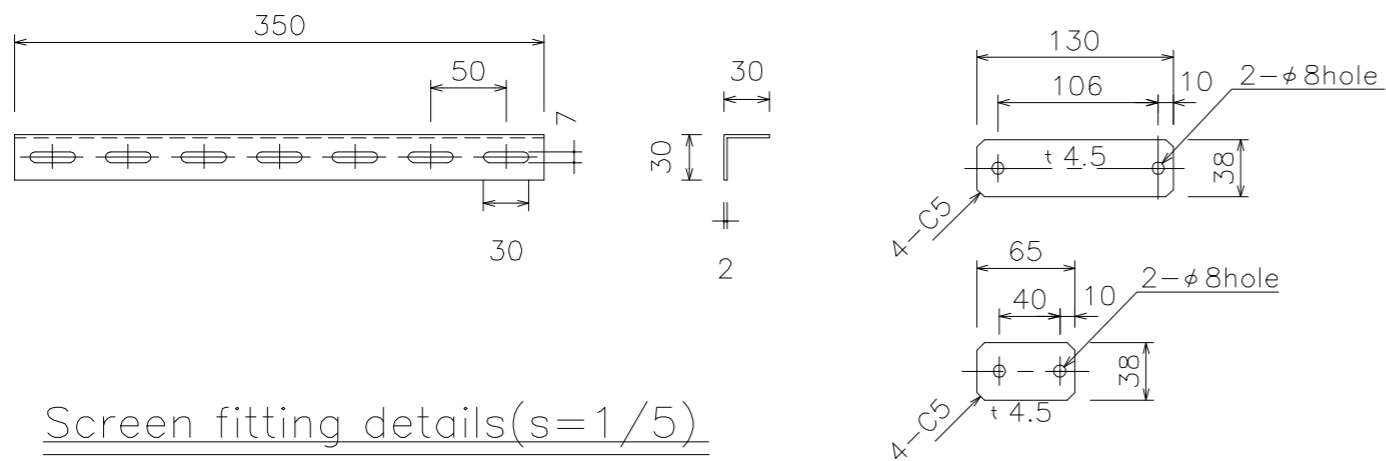

Section A-A 1/2

* The horizontal frames are cut into the proper size, and bended by approx. 8mm/m.

- Screen Fabric : WF202
- Screen Frame : Aluminum A6063S-T5
- Surface Finish : Velvet covered
- Weight : 13.5Kg

Screen fitting details(s=1/5)

NAME	Drawing PA-120L Curved Screen	DATE	AUG/2009
PA-120LC-02		OS SCREEN	